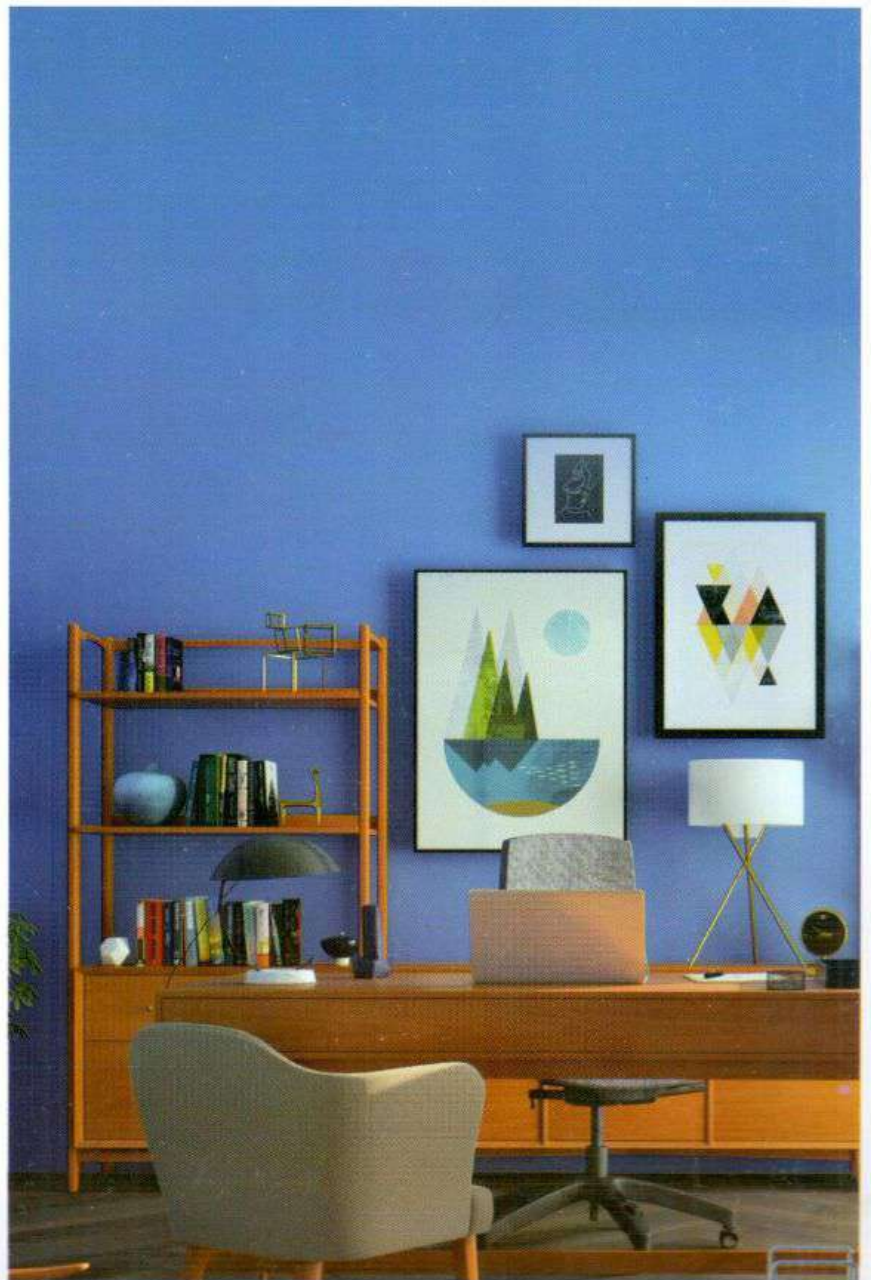

Newlac[®]

PAINTS

PREMIUM
EMULSION

FOR WALLS & CEILINGS

Newlac[®]

PREMIUM EMULSION

FOR WALLS & CEILINGS

Off White	2001	Rose White	2102	Cameo	2005	Pastel Green	2011	Lavender White	2113	Ultra Ash White	2114	Moon Flower	2069
Magnolia	2039	Peach Cream	2099	Honey Dew	2042	Light Green	2098	Badami	2030	Dove Grey	2115	Rose Pink	2101
Ivory	2110	Cold Candy	2106	Mushroom	2020	Apple Green	2077	Ash White	2007	Whisper	2095	Summer Pink	2037
Sunshine	2017	Apricot	2103	Mustard	2109	Flora Green	2112	Cockleshell	2016	Shell Grey	2080	Orange	2105
Cream	2010	Coral Spice	2015	Fresh Citrus	2111	Emerald	2090	Sand Stone	2019	Tea Rose	2054	Tile Red	2053

Also available in brilliant White 2000

		
Pine Frost 2108	Lilac 2063	Oriental Spice 2096
		
Charisma 2068	Parasol 2027	Terracotta 2104
		
Cool Blue 2055	Mauve 2041	Chocolate 2100
		
Bright Blue 2075	Iris Purple 2116	Jade 2097
		
Electric Blue 2107	Sp Carnival Pink 2117	Leaf Green 2085